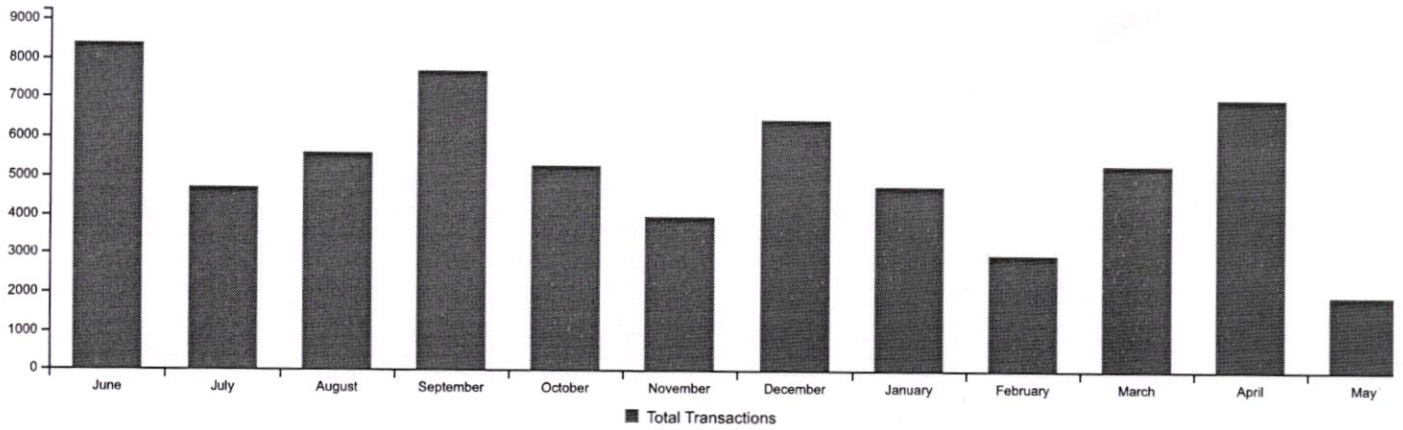

Notes: Desinged by Rahul

Total number of results: 12

Hide chart

Year	Month	Issues	Renewals	Returns	On Premises Issue	Payment	Writeoff	Total Transactions
2023	June	1564	239	2209	4320	8	47	8387
2023	July	1264	208	1763	1427	9	37	4708
2023	August	1758	343	1662	1789	0	59	5611
2023	September	2400	277	2314	2465	9	262	7727
2023	October	1704	376	1556	1561	10	106	5313
2023	November	1288	142	1254	1278	14	14	3990
2023	December	2006	240	2152	2125	5	6	6534
2024	January	1272	638	1404	1483	1	19	4817
2024	February	1102	166	865	843	0	2	3026
2024	March	1724	335	1791	1539	0	3	5394
2024	April	1935	313	2406	2283	3	7	7141
2024	May	408	20	741	761	4	0	1979